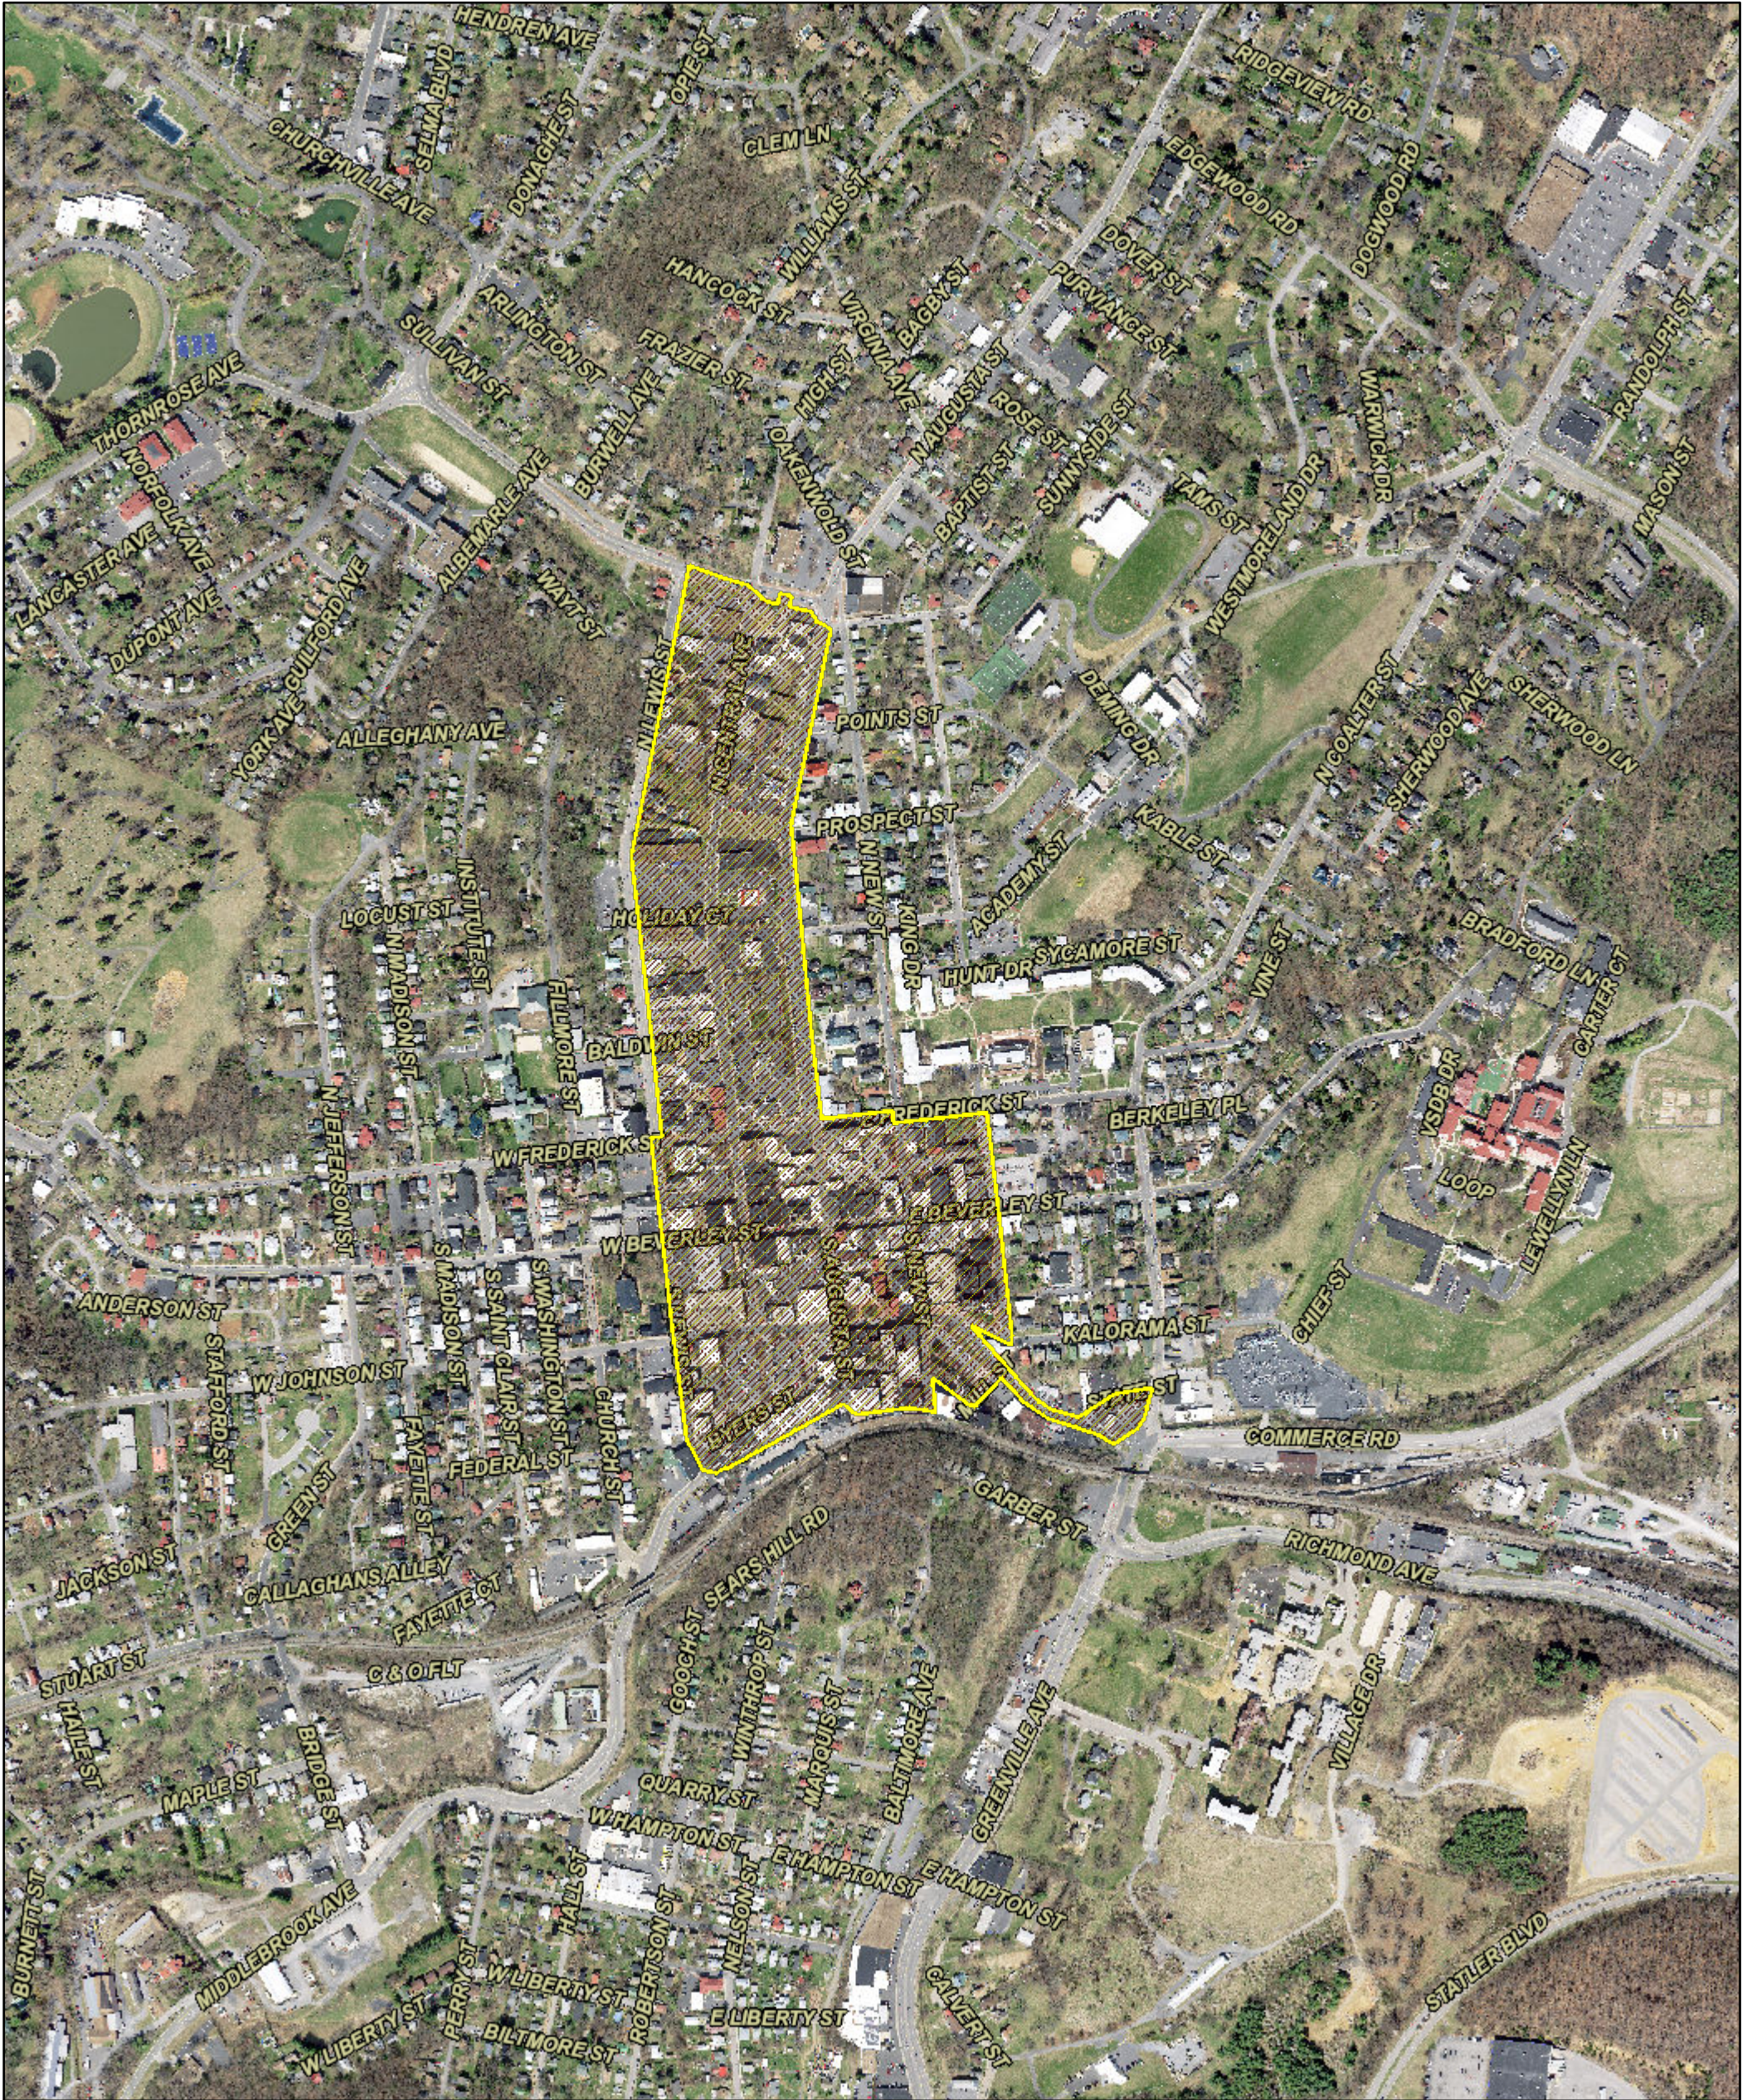

Downtown Service District

3/1/2021, 3:17:38 PM

 Downtown Service District/SDDA

Road Centerline

2018Image.tif

 Red: Band_1

 Green: Band_2

 Blue: Band_3

1:7,109

Source: Esri, Maxar, GeoEye, Earthstar Geographics, CNES/Airbus DS, USDA, USGS, AeroGRID, IGN, and the GIS User Community